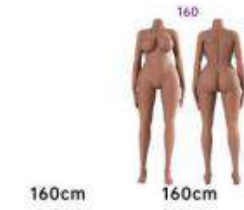

JanEi® 165cm
Weight: 42kg
B.W.H.:86x60x93cm

D
CUP

JanEi® 165cm
Weight: 53kg
B.W.H.:105x60x109cm

JanEi® 166cm
Weight: 33kg
B.W.H.:80x53x83cm

C
CUP

JanEi® 166cm
Weight: 40kg
B.W.H.:100x50x86cm

JanEi® 166cm
Weight: 40kg
B.W.H.:95x60x92cm

OEM / ODM / Dropship available .

We accept customization.

Doll Heads can combine with bodies freely. Mini doll face combine with 100cm-128cm body,female face combine with female body,male face combine with male body.

125cm

128cm

155cm

158cm

158cm

158cm

163cm

170cm